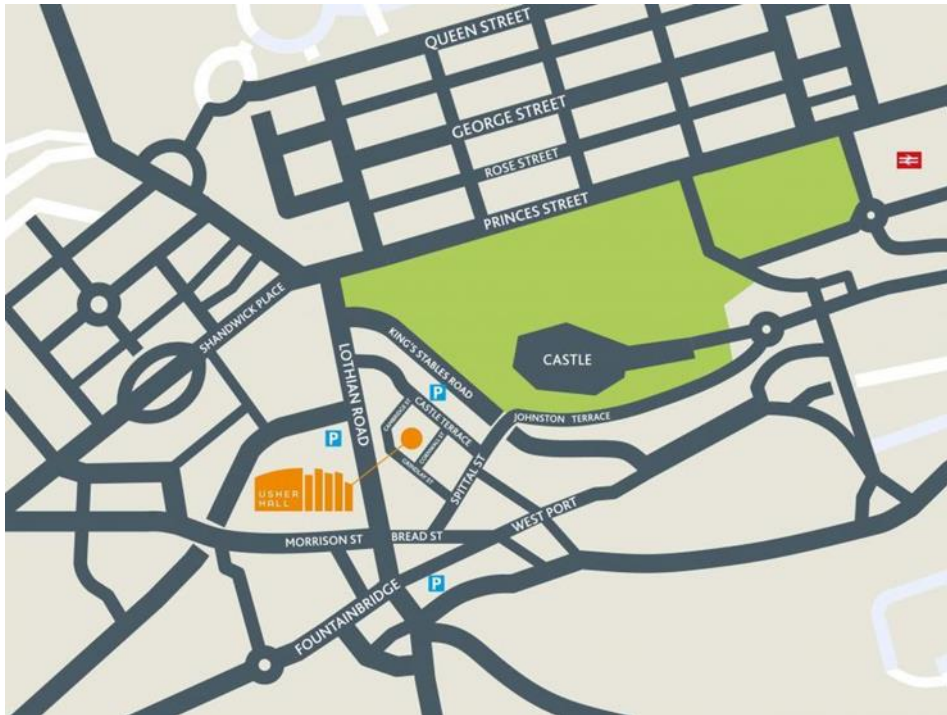

Usher Hall - Edinburgh

Access By Public Transport

By Bus

Buses 1, 10, 11, 15, 16, 24, 34 and 47 all stop outside the Usher Hall and Filmhouse on Lothian Road, with many other routes stopping only a short walk away.

By Tram

Edinburgh's tram services are also a great way to get around, with stops on Princes Street and St Andrew's Square just a few minutes away.

By Train

Usher Hall is only a fifteen-minute walk from Edinburgh's main station, Edinburgh Waverley. Visit National Rail Enquiries on nationalrail.co.uk to plan your journey.